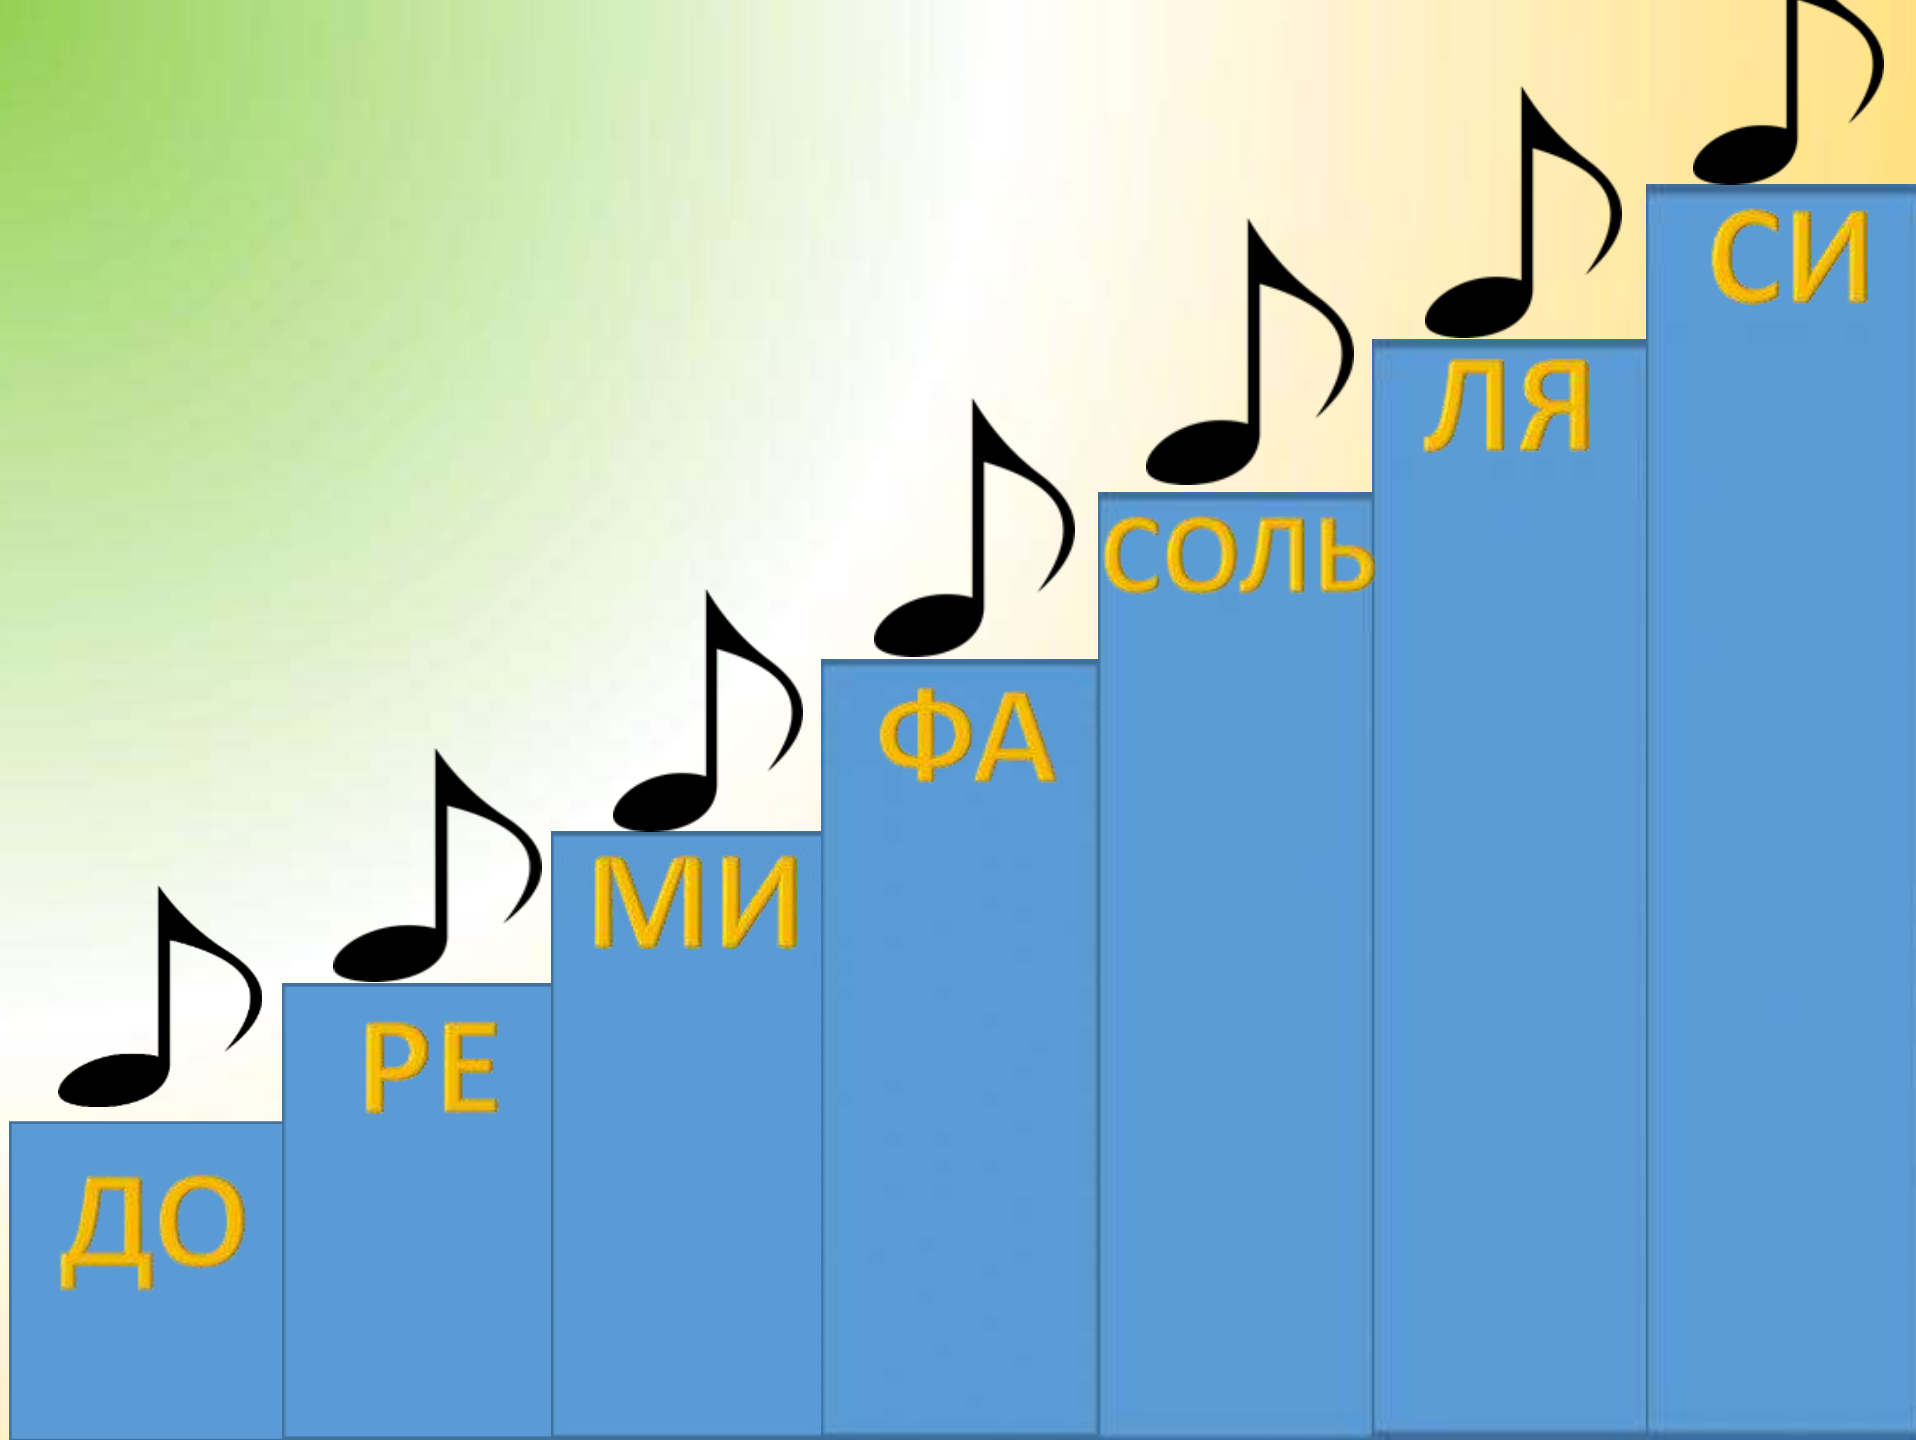

**Профессия «Музыкант»
по мотивам сказки
Братьев Гримм
«Бременские музыканты»**

**Выполнили:
Сердакова А.С.
Корегина И.Е.**

A musical scale diagram consisting of seven blue rectangular blocks of increasing height from left to right. The blocks are labeled with Cyrillic letters: ДО, РЕ, МИ, ФА, СОЛЬ, ЛЯ, СИ. The background is a vibrant, cartoon-style landscape with a blue sky, green hills, a rainbow, a pink flower, butterflies, and birds.